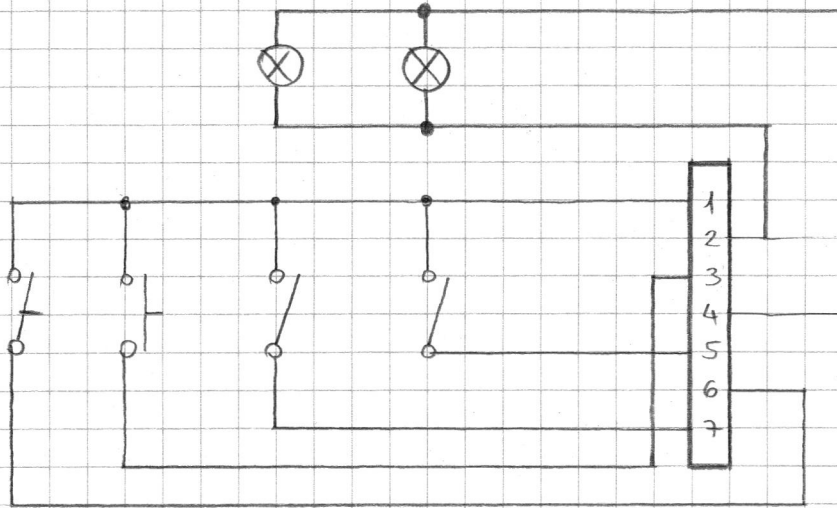

COIN LIGHTS

TEST
ENABLE
ON/OFF

TEST
BUTTON

GET 1.

GET 2.

COIN
DOOR
CONNECTOR

WIRE COLOUR :

1 : ORANGE / LIGHT BLUE