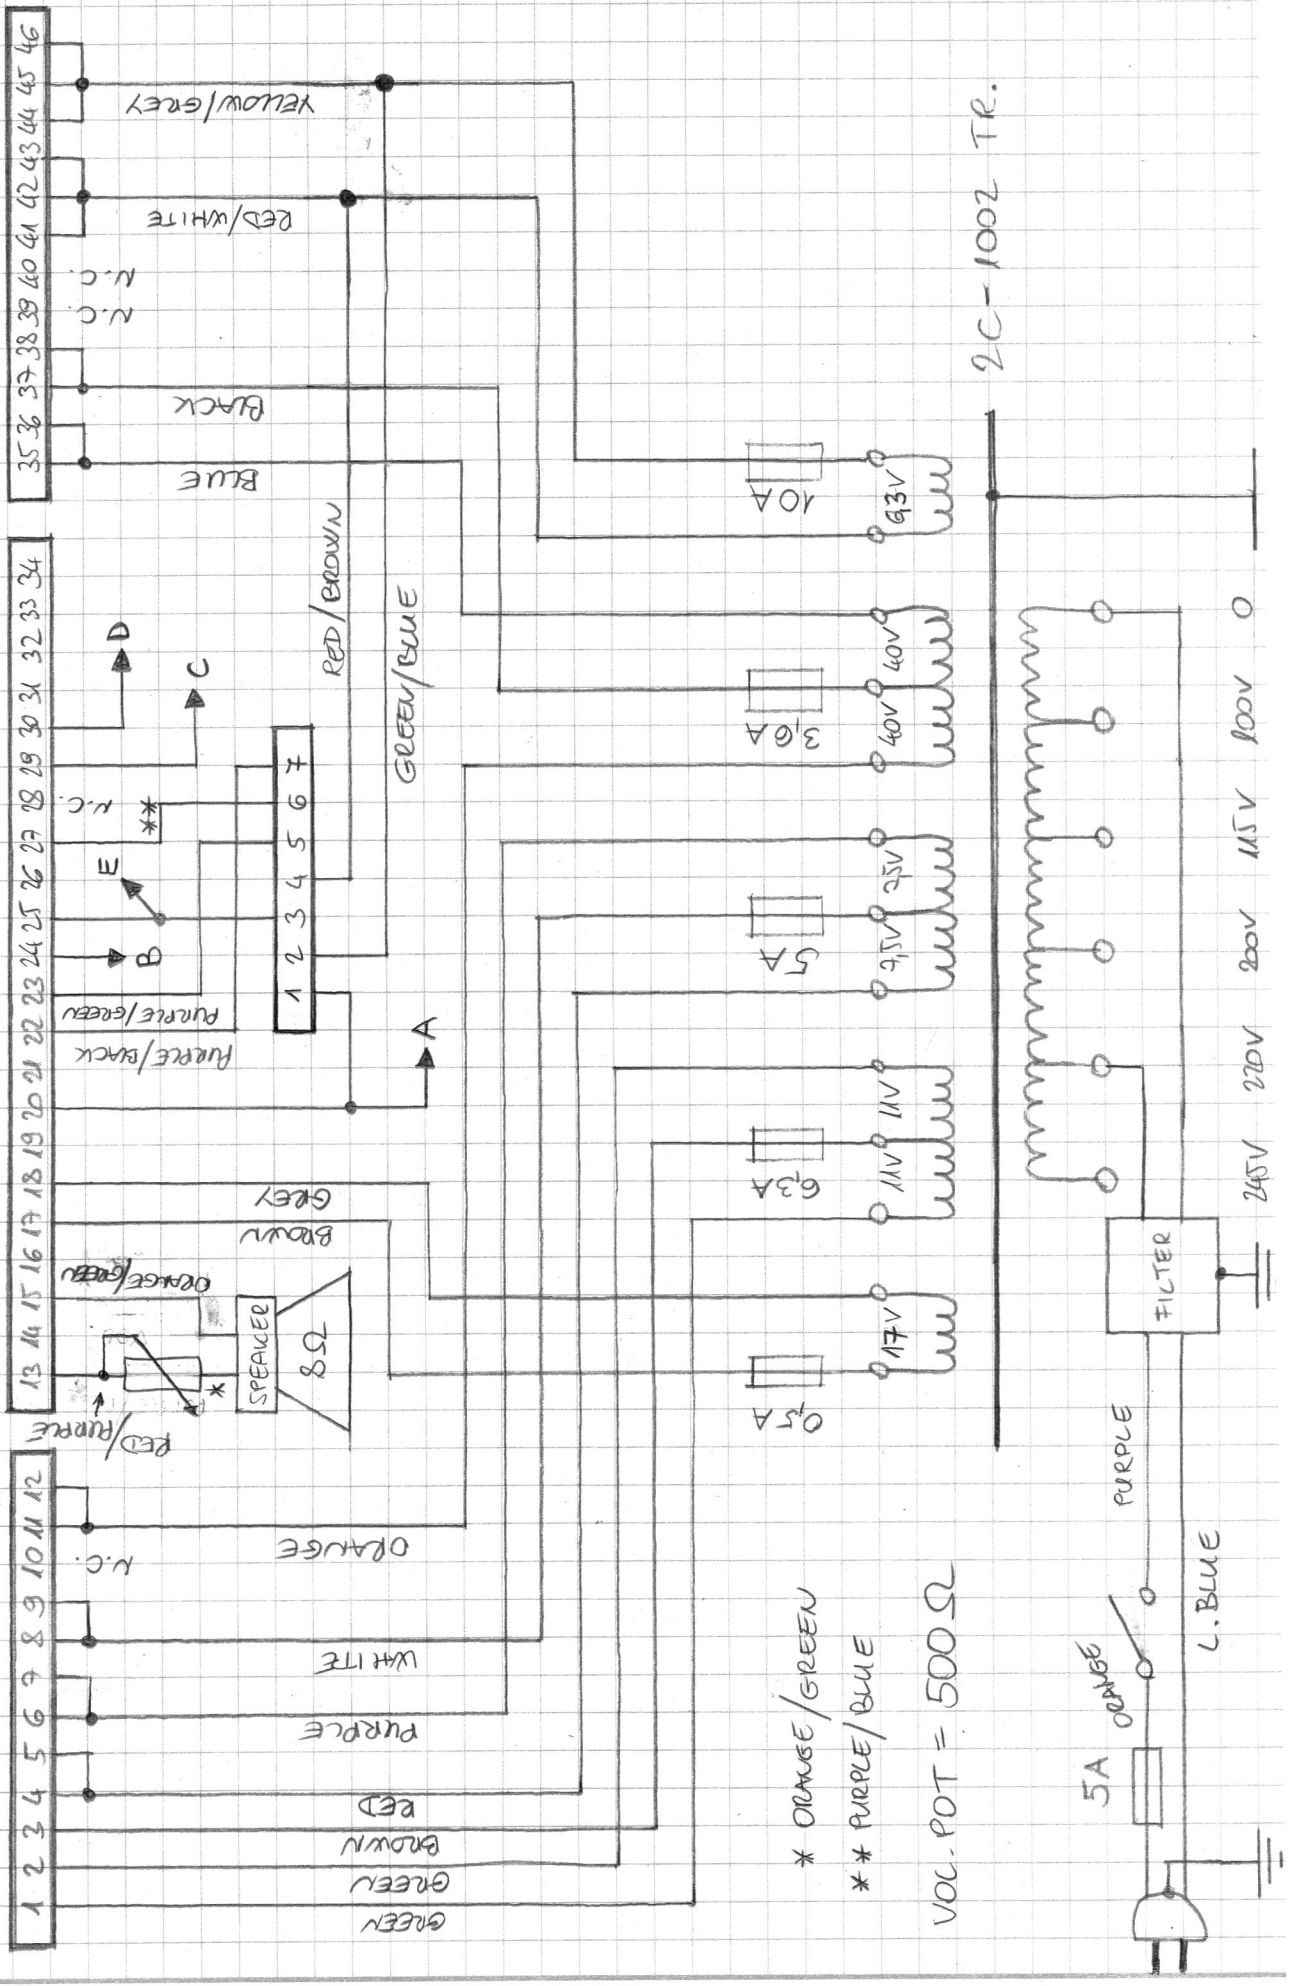

CABINET WIRING DIAGRAM (8060 GAMES)

CN1

CN2

CN3

* ORANGE/GREEN
* PURPLE/BLUE

VOL. POT = 500Ω